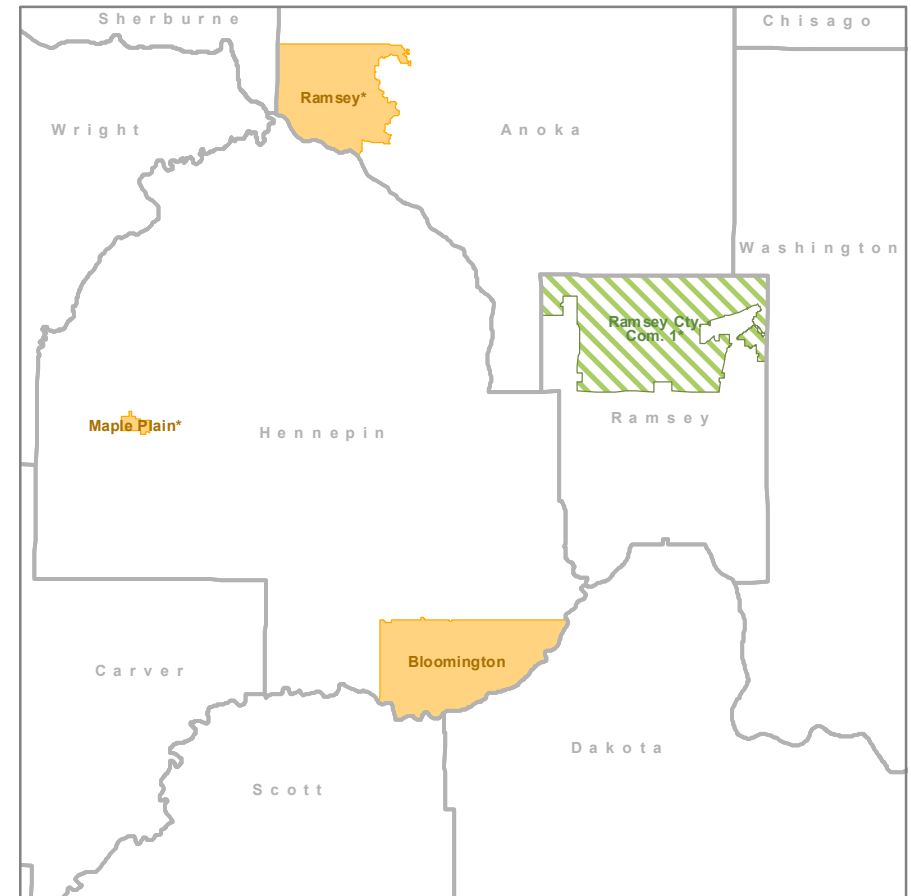

Elections on August 13, 2019

(Municipal Primary Election Day)

-  Counties
-  County Commissioner Elections (5)
-  School District Elections (3)
-  Municipal Elections (8)

Last updated June 19, 2019

Note: Jurisdictions with a special election are marked with an asterisk (*)

Election data from Minnesota Secretary of State, Elections Division as of June 19, 2019. School district boundaries from MN Department of Education. Other boundaries from Minnesota Secretary of State. Use Secretary of State's Polling Place Finder to confirm if an address is eligible to vote in an upcoming election and find your polling place: