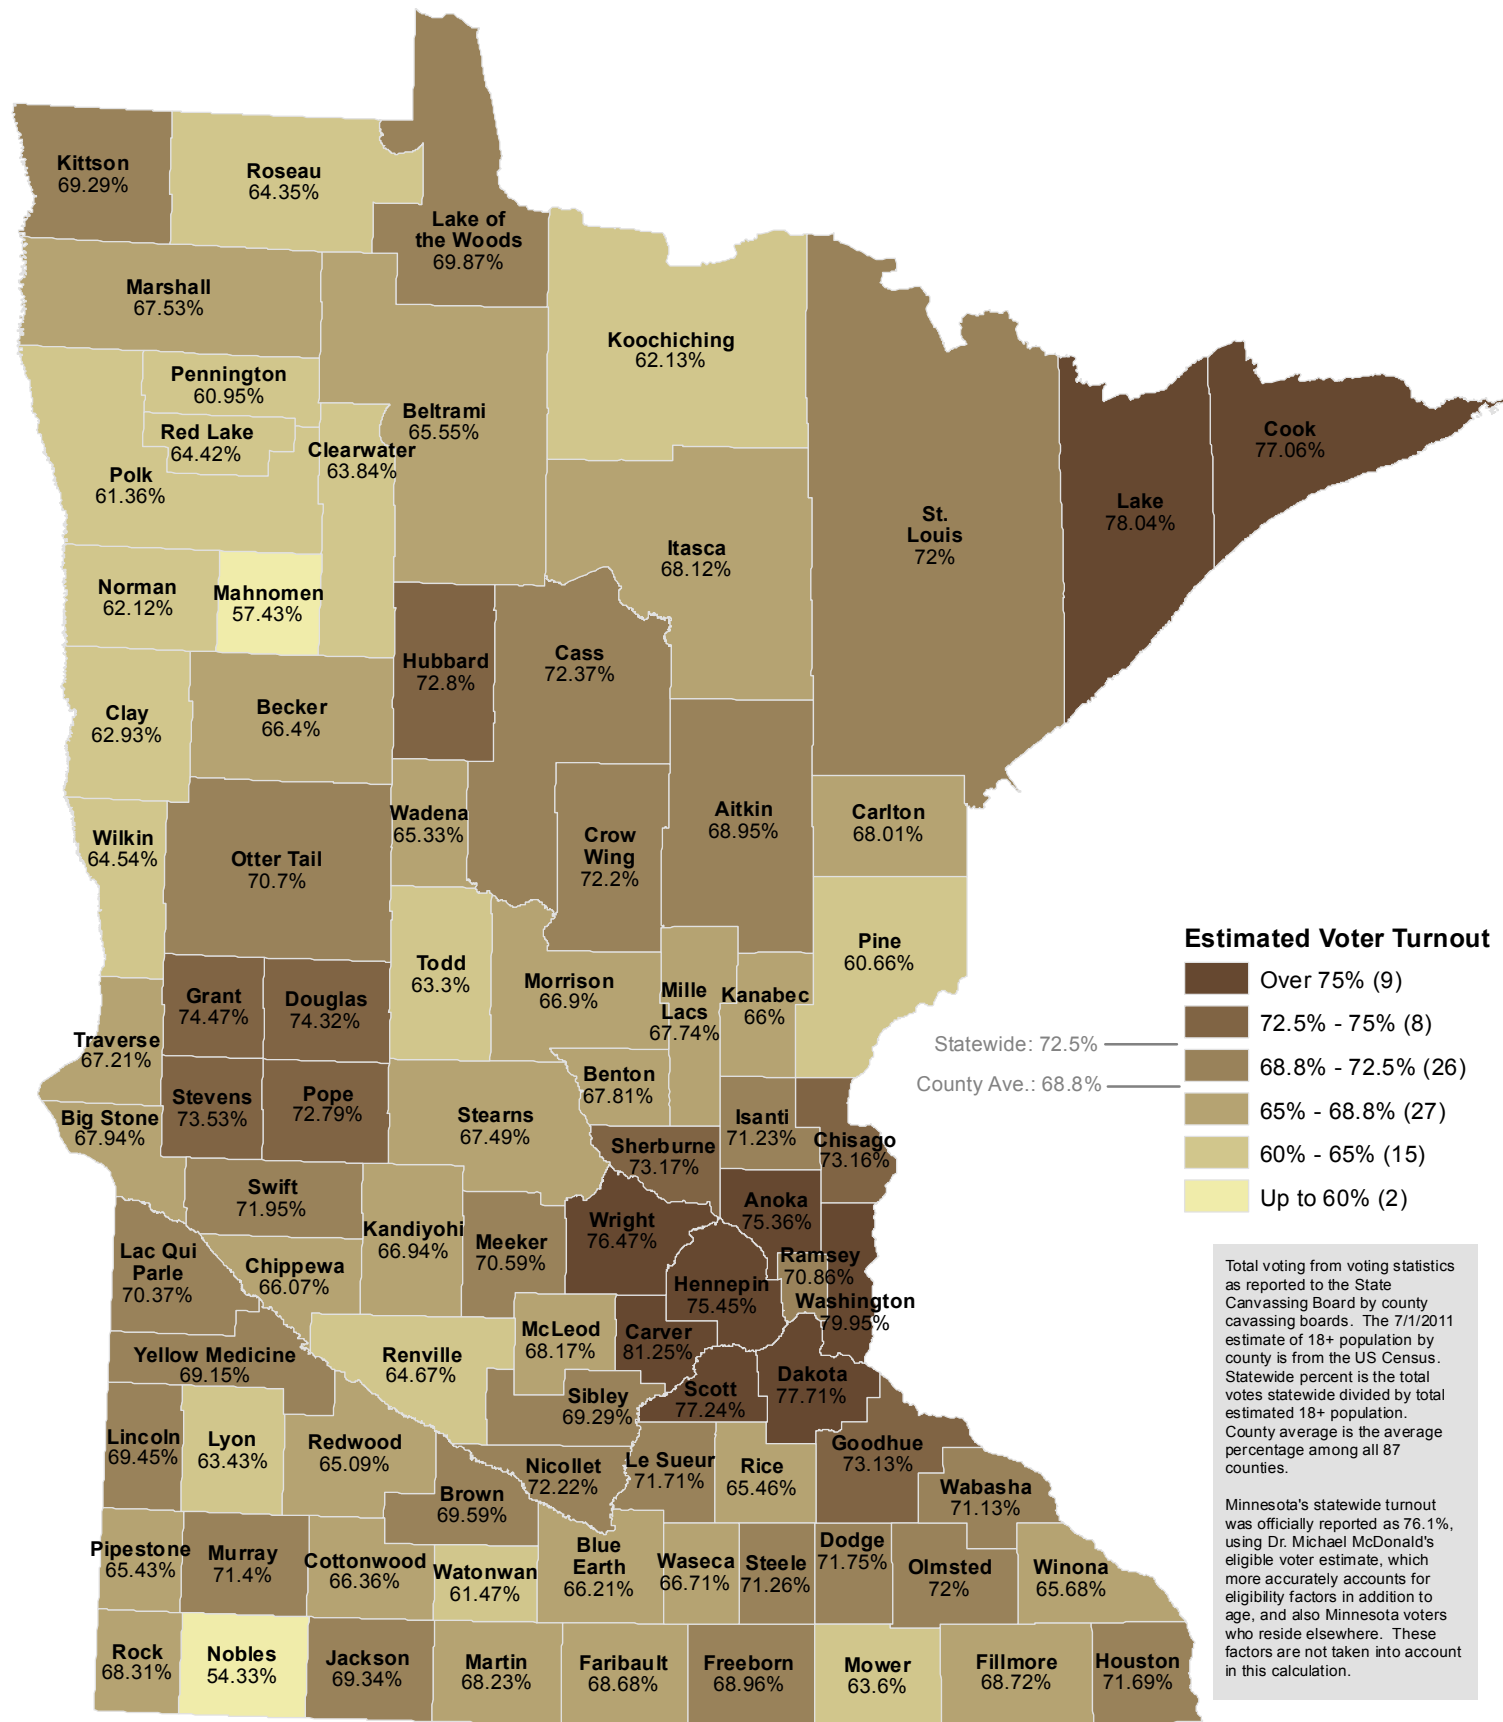

2012 General Election Turnout

Total voting as percent of 18+ population

2012 General Election Polling Place Voting

Percent of votes cast at the Polling Place

Minnesota Secretary of State

Elections Division
December 2012