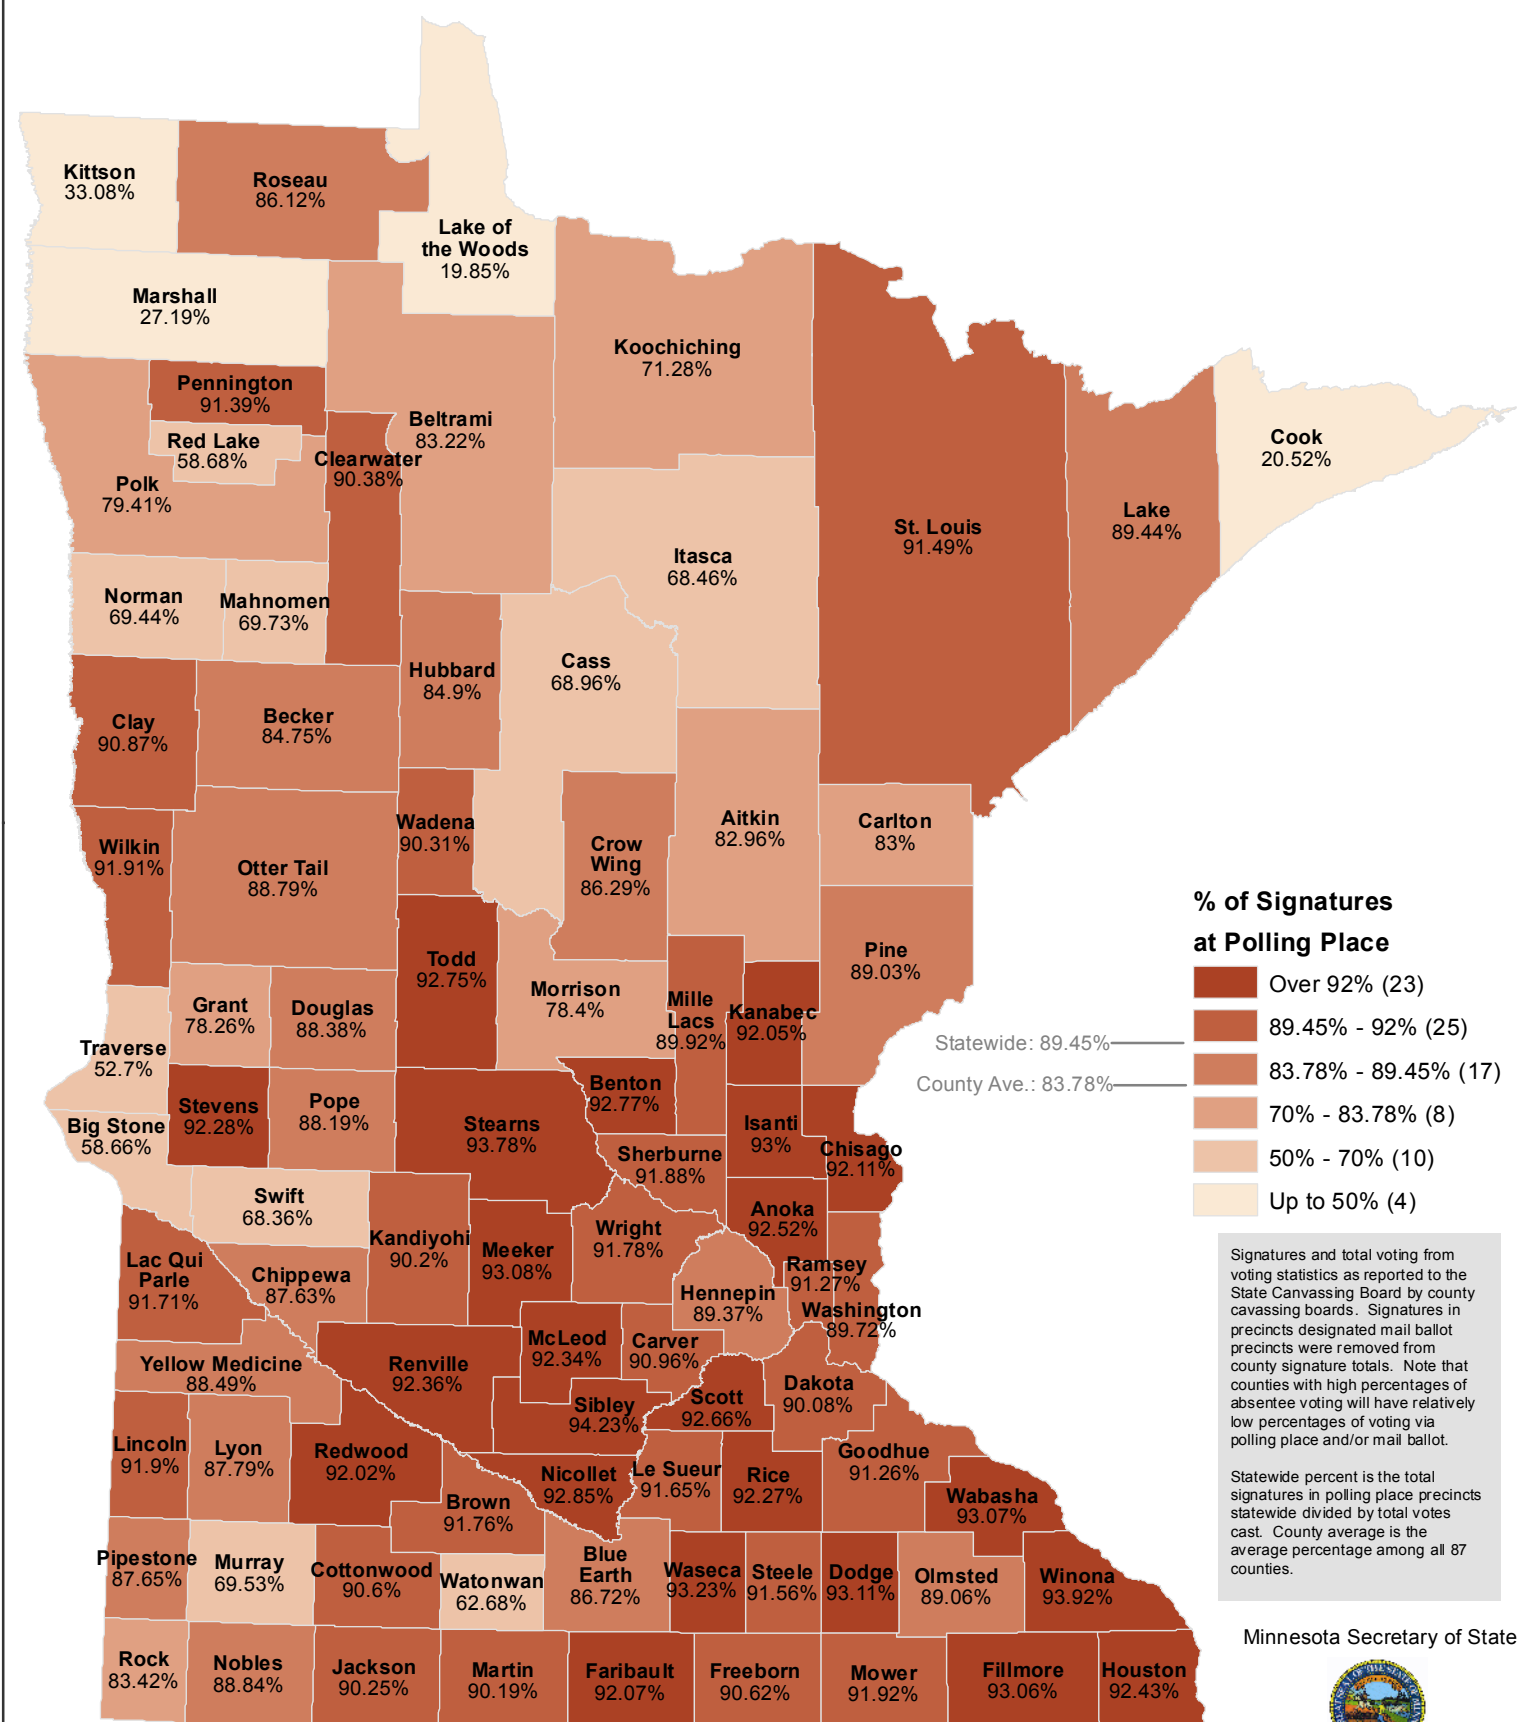

2012 General Election Turnout

Total voting as percent of 18+ population

2012 General Election Polling Place Voting

Percent of votes cast at the Polling Place

Minnesota Secretary of State

Elections Division
December 2012