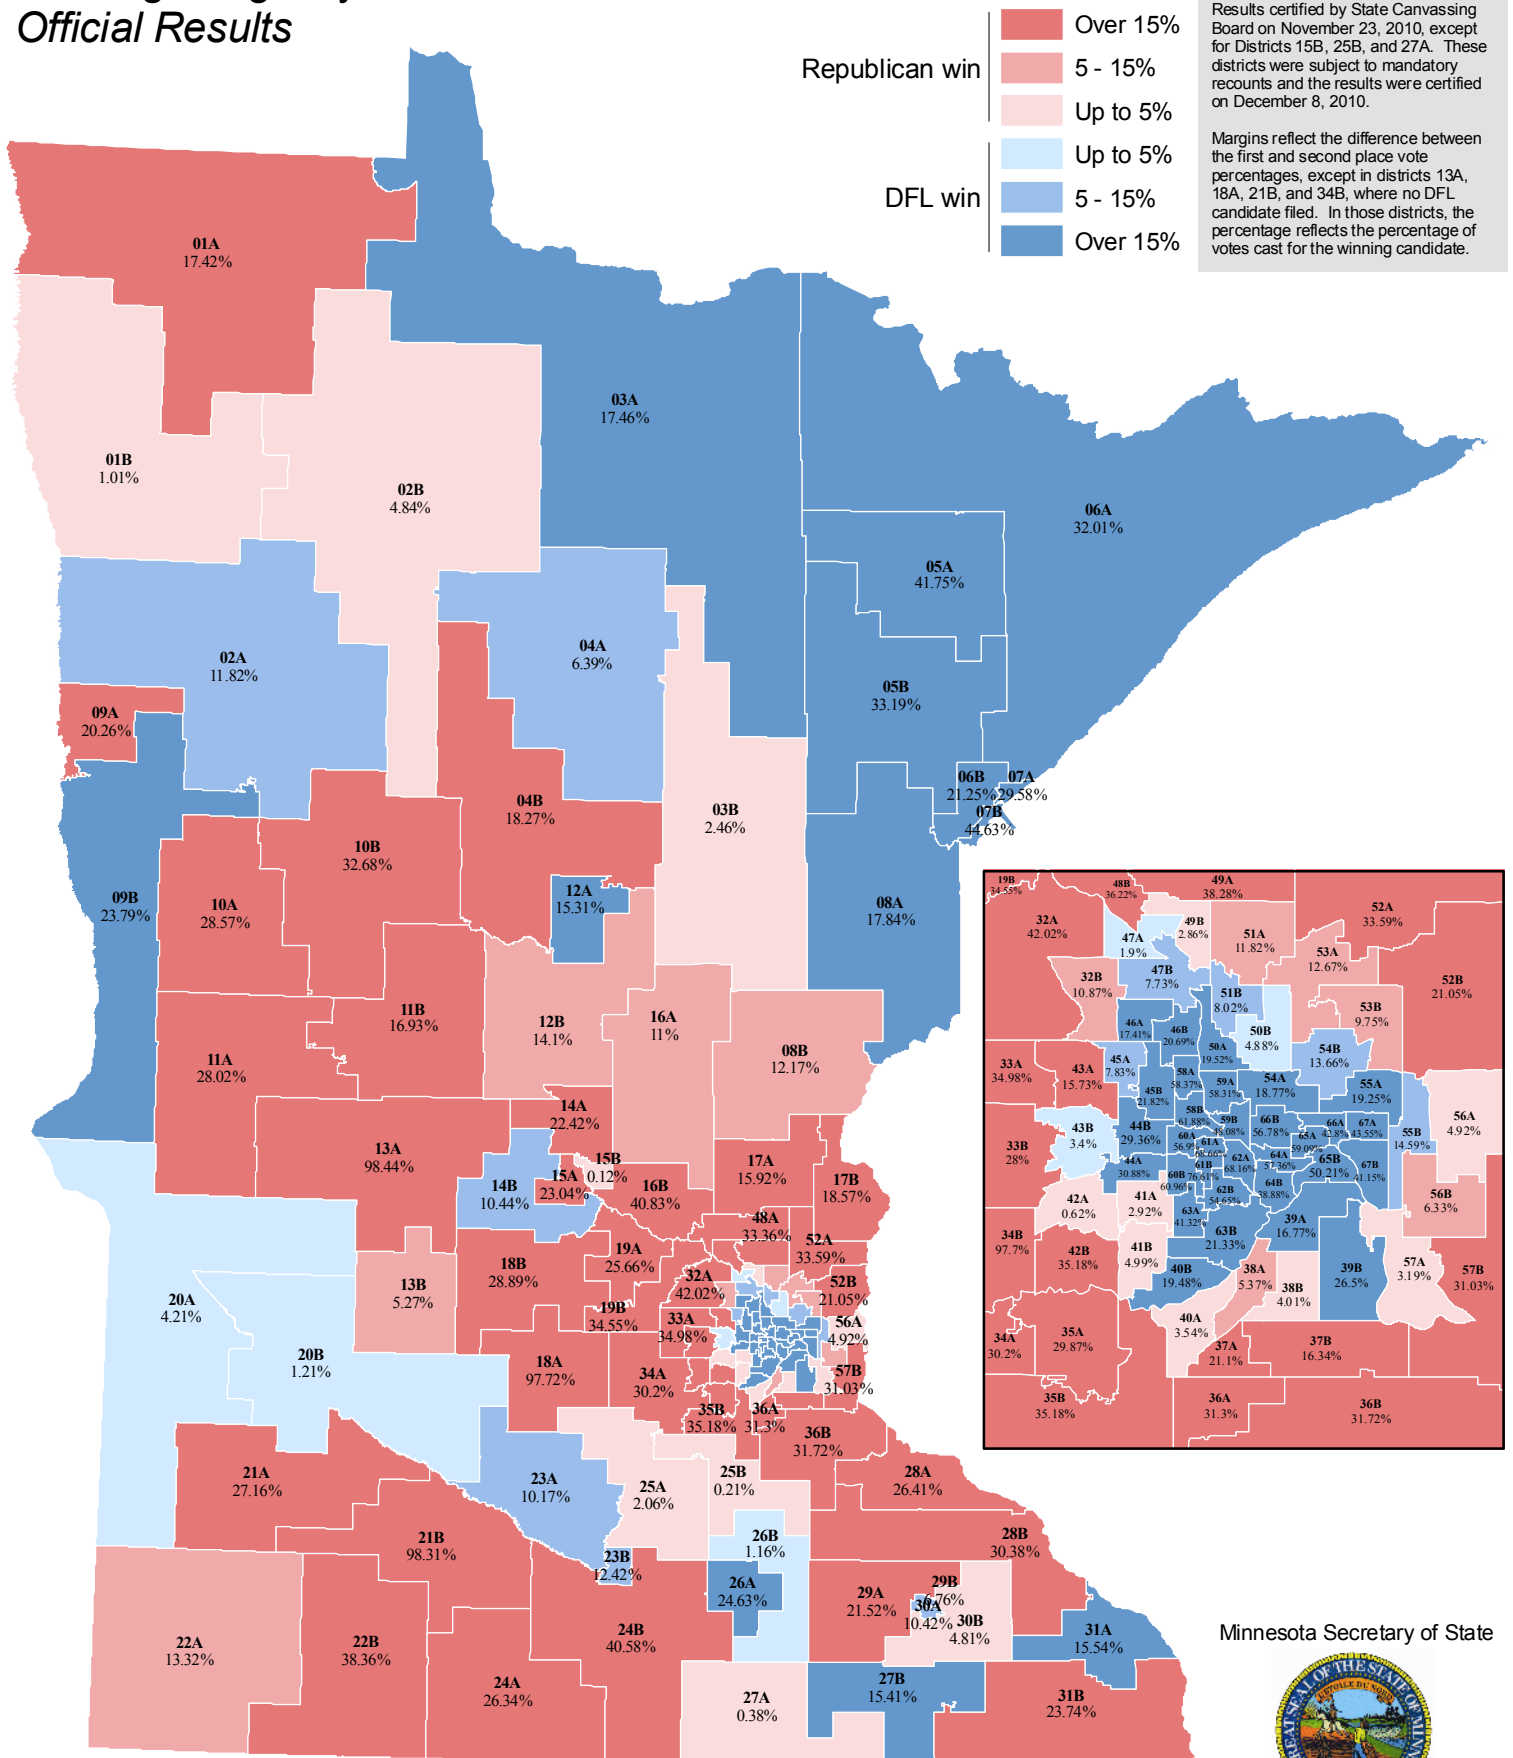

2010 General Election for MN House

Winning Margin by District Official Results

Minnesota Secretary of State

Elections Division
January 2011